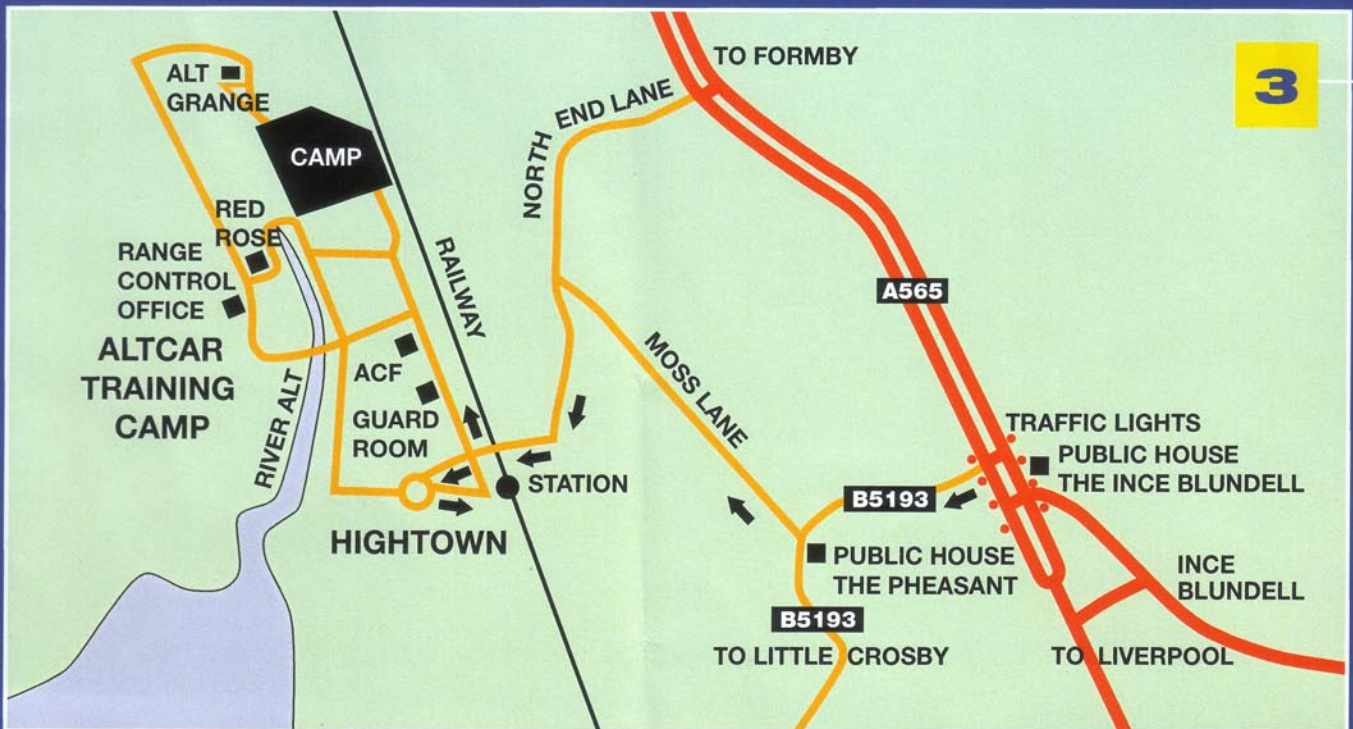

# ALTCAR TRAINING CAMP LOCATION MAP

ALTCAR TRAINING CAMP, HIGHTOWN, MERSEYSIDE, L38 8AF